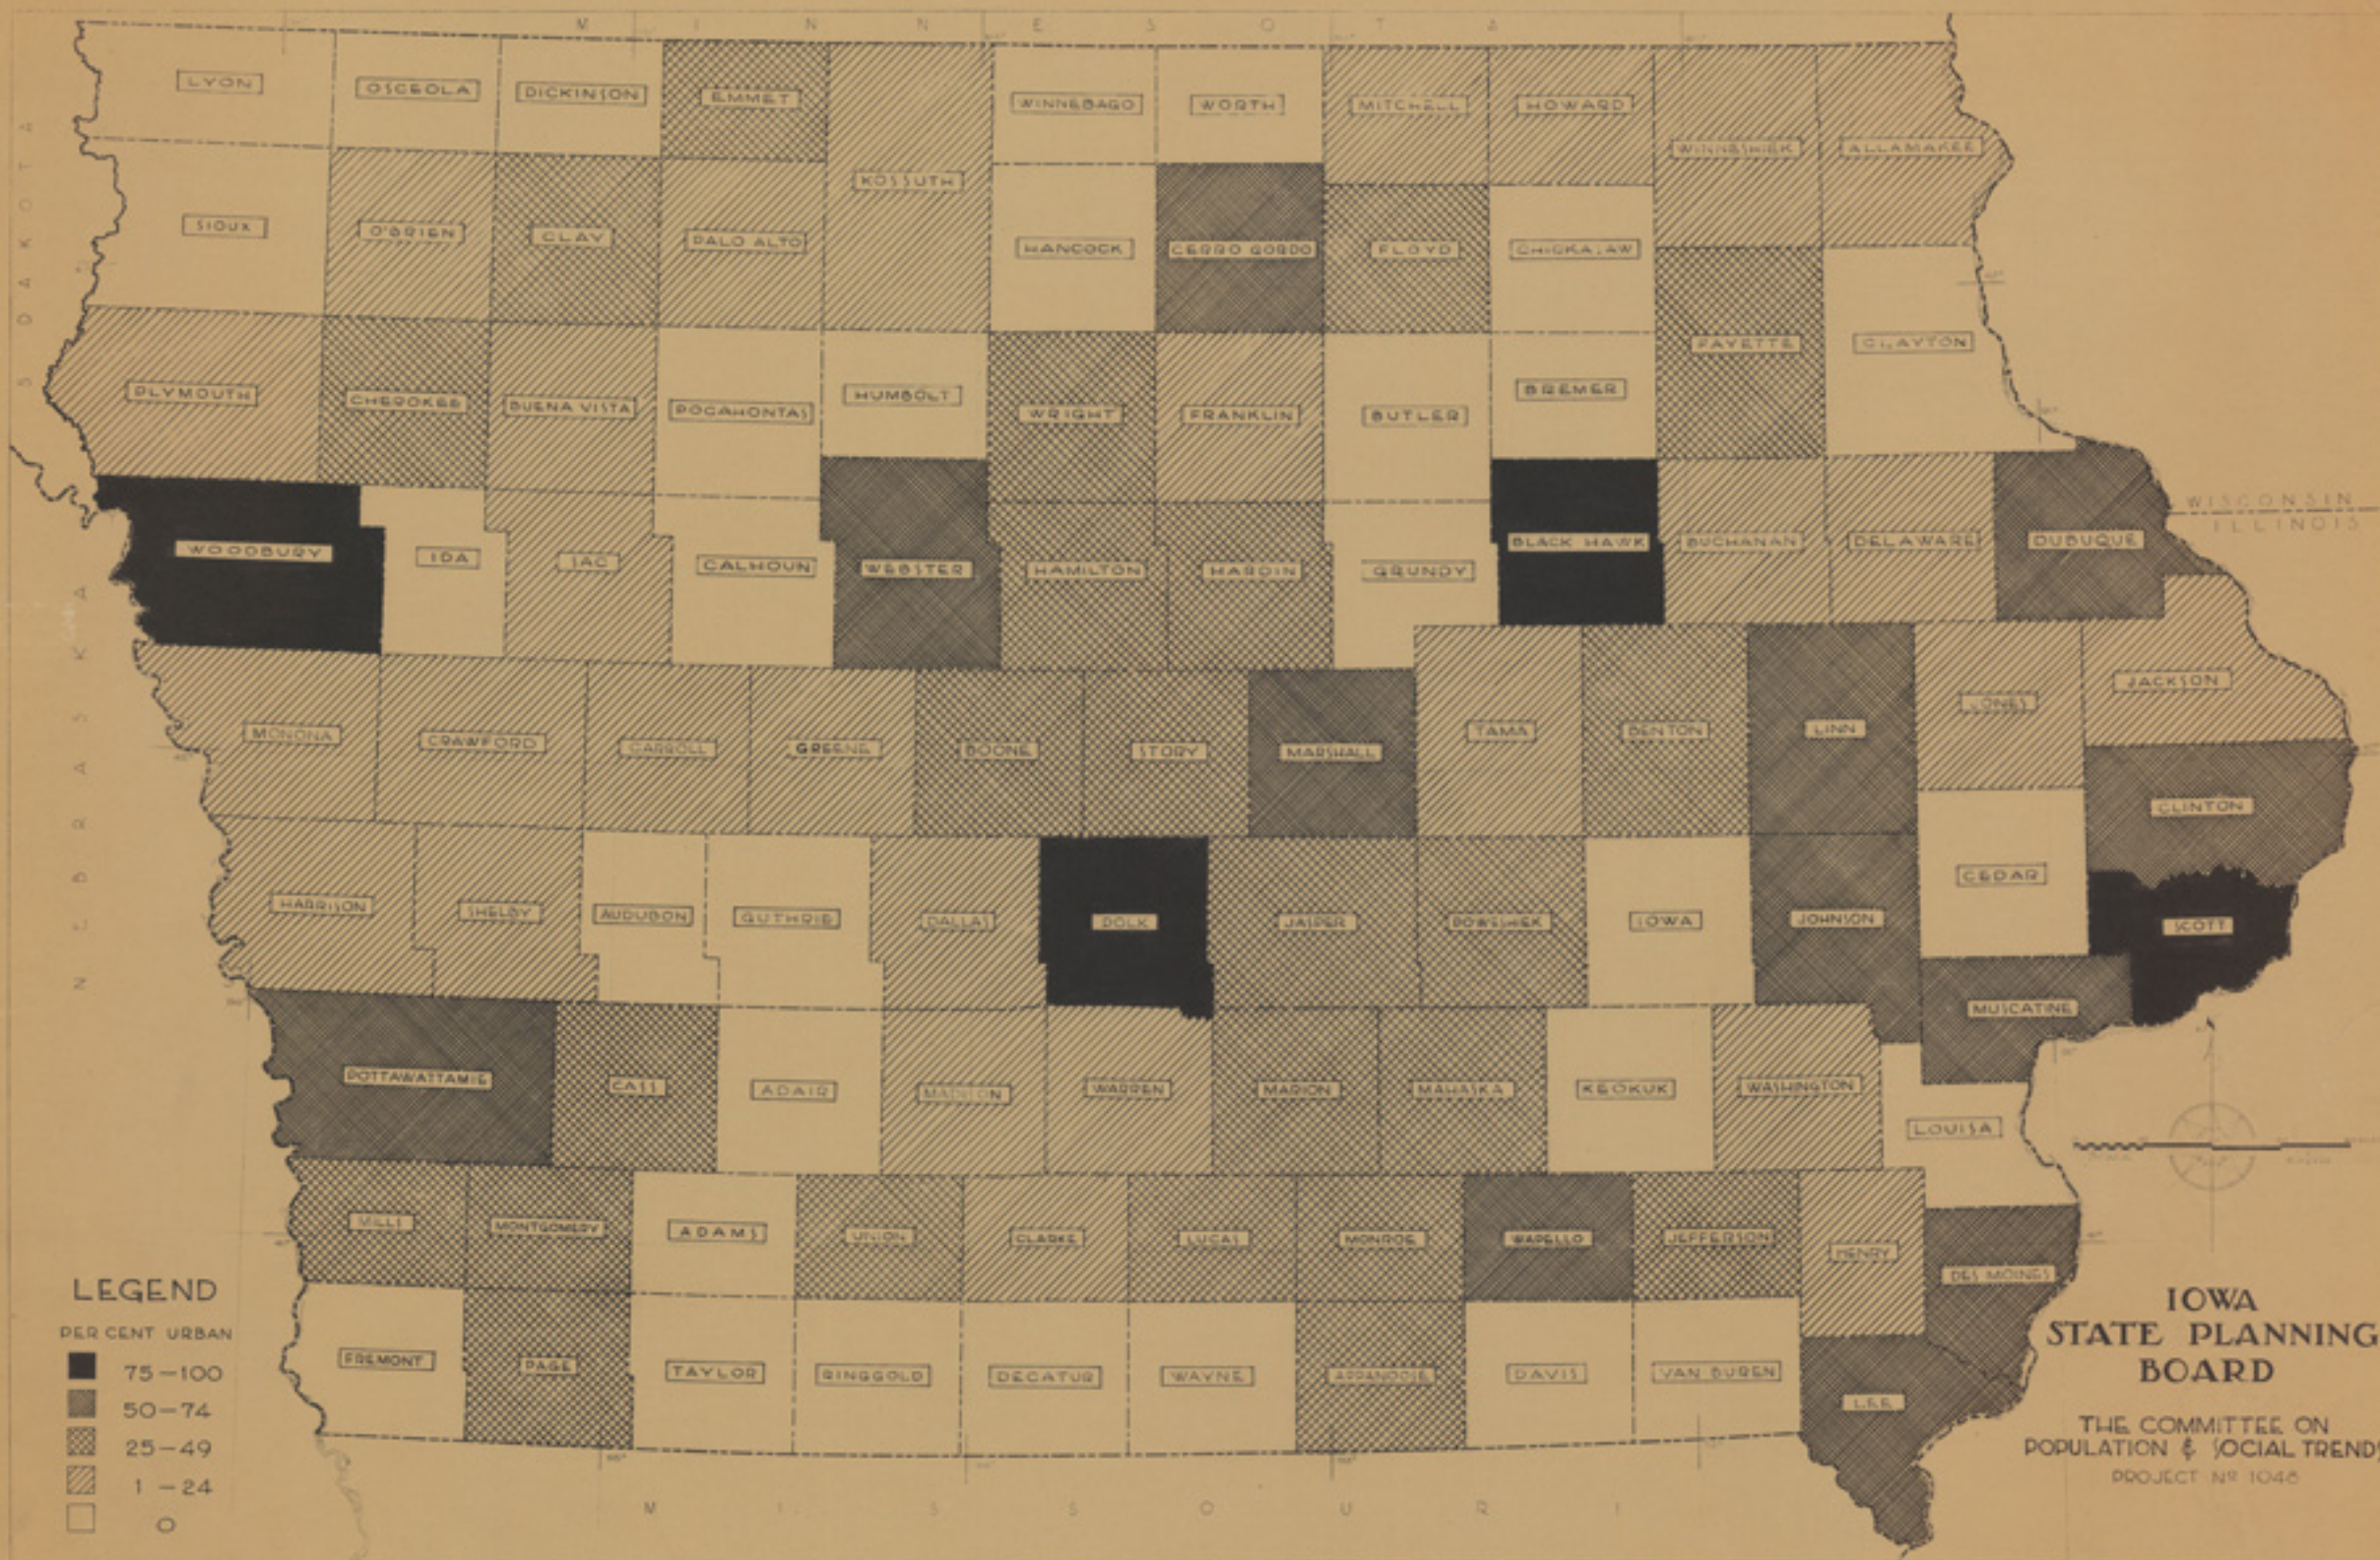

IOWA STATE PLAN • DISTRIBUTION OF URBAN POPULATION •

ERRY MAP
SEP 1950
[Small logo]